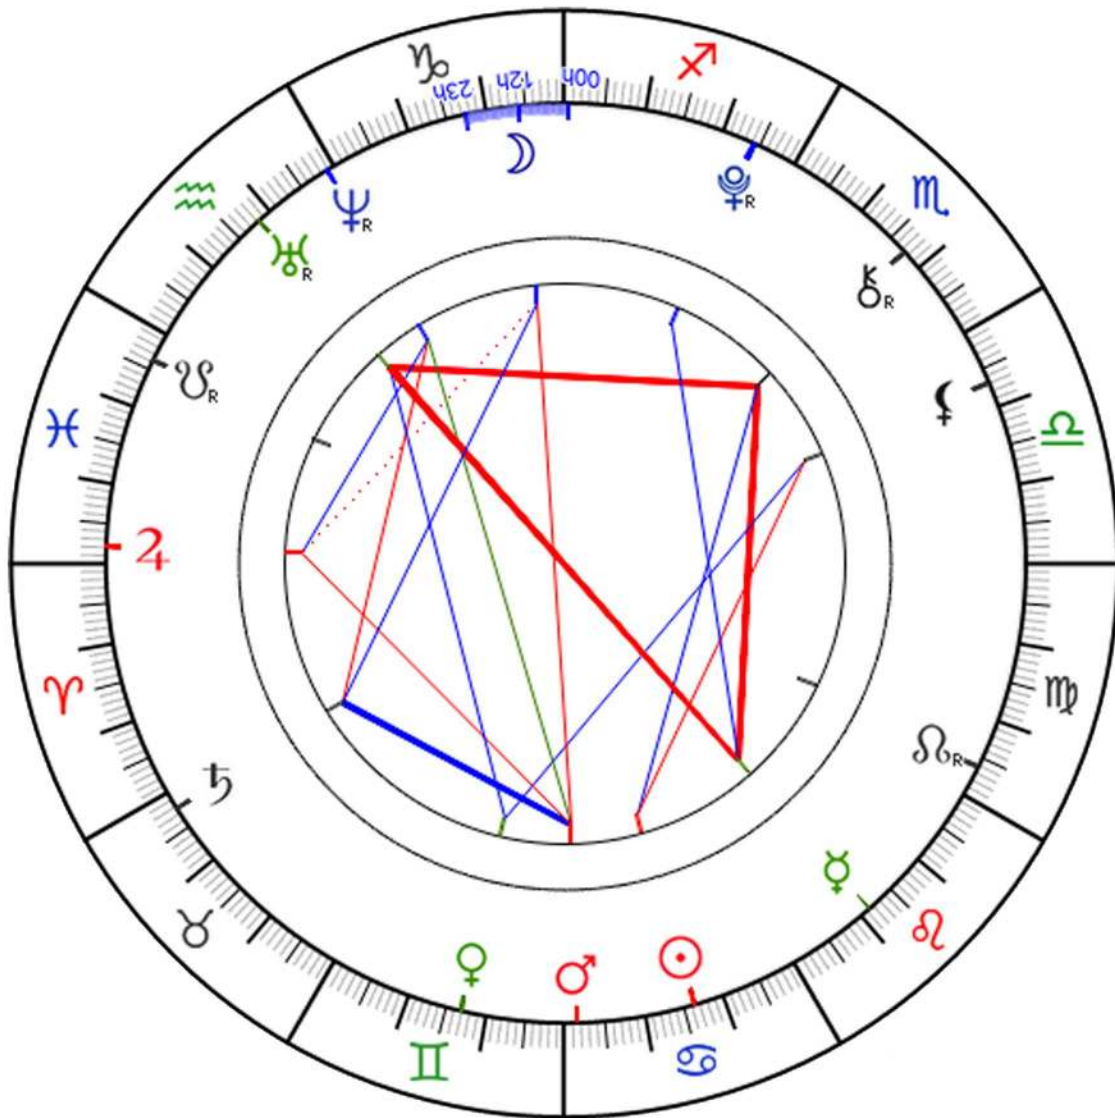

Sample Natal Chart: Dominant and Weak Qualities

 Cardinal	8
 Fixed	17
 Mutable	5

- The Sun is in Taurus, a Fixed sign: 4 points to Fixed
- The Moon is in Aquarius, a Fixed sign: 4 points to Fixed
- The Ascendant is in Gemini, a Mutable Sign: 4 points to Mutable
- Mercury is in Taurus, a Fixed sign: 3 points to Fixed
- Venus in in Aries, a Cardinal sign: 3 points to Cardinal
- Mars is in Scorpio, a Fixed sign: 3 points to Fixed
- Jupiter is in Capricorn, a Cardinal sign: 2 points to Cardinal
- Saturn is in Scorpio, a Fixed sign: 2 point to Fixed
- Uranus is in Sagittarius, a Mutable sign: 1 point to Mutable
- Neptune is in Capricorn, a Cardinal sign: 1 point to Cardinal
- Pluto is in Scorpio, a Fixed sign: 1 point to Fixed
- The MC is in Cancer, a Cardinal sign: 2 points to Cardinal

Sample Natal Chart: Dominant and Weak Qualities

Planet positions:

☉ Sun	♈ 16°24'
☾ Moon	♎ 29°12' (00:00)
	♎ 5°42' (12:00)
	♎ 12°15' (23:59)
☿ Mercury	♈ 11°30'
♀ Venus	♈ 16°59'
♂ Mars	♈ 1°37'
♃ Jupiter	♈ 27°55'
♄ Saturn	♈ 2°24'
♅ Uranus	♈ 11°44' R
♆ Neptune	♈ 1°10' R
♇ Pluto	♈ 5°40' R
♁ Node (M)	♈ 3°43' R
♁ Lilith (M)	♈ 22°53'
♁ Chiron	♈ 12°25' R

allocate points to the planets, Ascendant and Midheaven based on the quality of the sign in which they are located:

4 Points: Sun, Moon, Ascendant

3 Points: Midheaven (MC), Mercury, Venus, Mars

2 Points: Jupiter, Saturn,

1 Point: Uranus, Neptune, Pluto

Calculate the prominence of qualities and identify the strongest and weakest

Chart generated by Astro-seek.com

Signs by Qualities or Modes

♈ Cardinal signs: Aries, Cancer, Libra, and Capricorn.