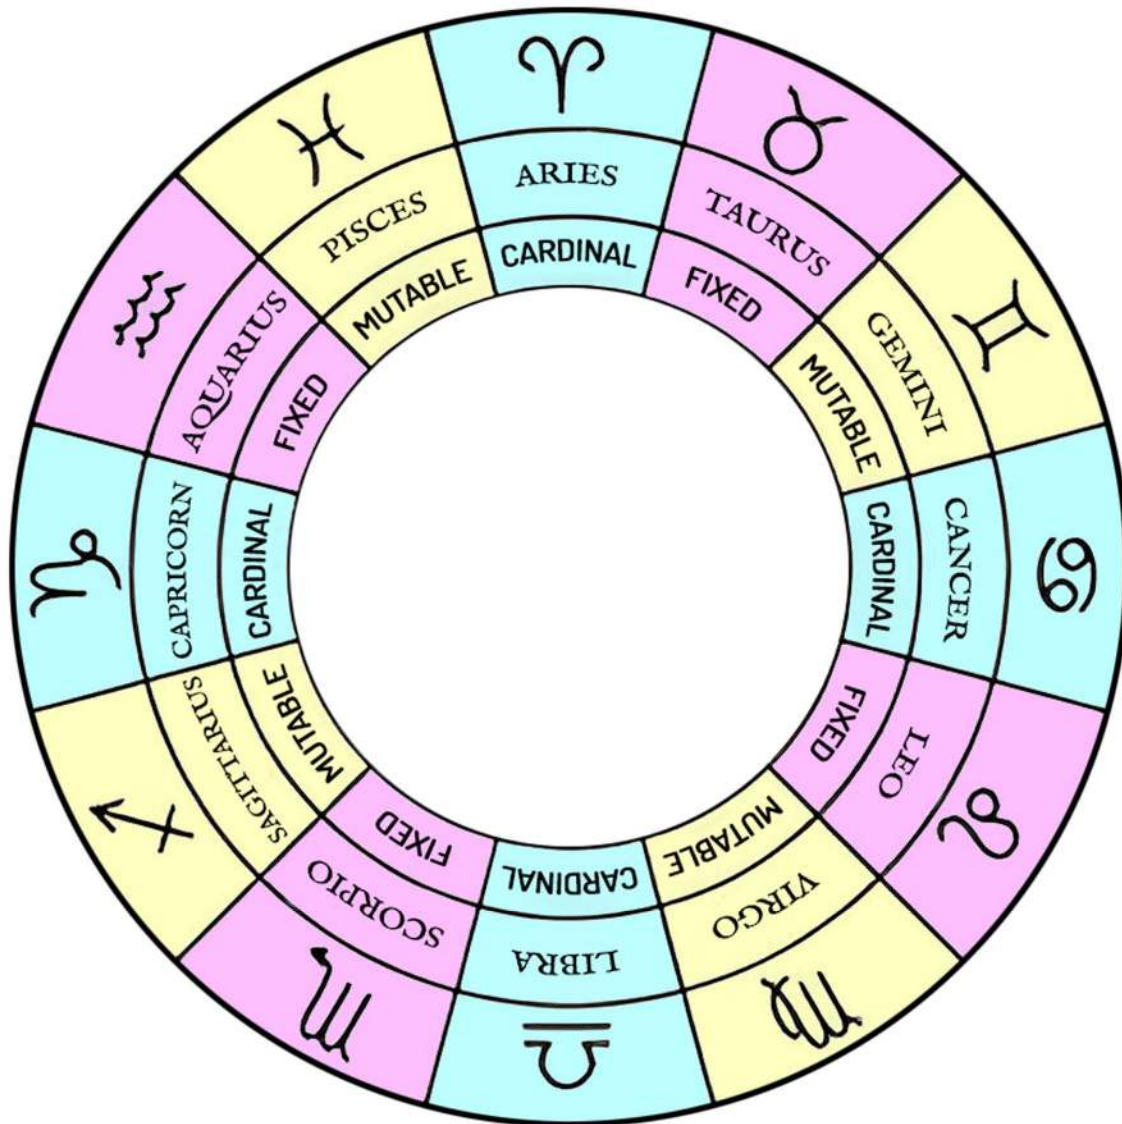

Sample Natal Chart: Dominant and Weak Qualities

 Cardinal	8
 Fixed	17
 Mutable	5

- The Sun is in Taurus, a Fixed sign: 4 points to Fixed
- The Moon is in Aquarius, a Fixed sign: 4 points to Fixed
- The Ascendant is in Gemini, a Mutable Sign: 4 points to Mutable
- Mercury is in Taurus, a Fixed sign: 3 points to Fixed
- Venus in in Aries, a Cardinal sign: 3 points to Cardinal
- Mars is in Scorpio, a Fixed sign: 3 points to Fixed
- Jupiter is in Capricorn, a Cardinal sign: 2 points to Cardinal
- Saturn is in Scorpio, a Fixed sign: 2 point to Fixed
- Uranus is in Sagittarius, a Mutable sign: 1 point to Mutable
- Neptune is in Capricorn, a Cardinal sign: 1 point to Cardinal
- Pluto is in Scorpio, a Fixed sign: 1 point to Fixed
- The MC is in Cancer, a Cardinal sign: 2 points to Cardinal

Sample Natal Chart: Dominant and Weak Qualities

Planet positions:

☉ Sun	♈ 16°24'
☾ Moon	♎ 29°12' (00:00)
	♎ 5°42' (12:00)
	♎ 12°15' (23:59)
☿ Mercury	♈ 11°30'
♀ Venus	♈ 16°59'
♂ Mars	♈ 1°37'
♃ Jupiter	♈ 27°55'
♄ Saturn	♈ 2°24'
♅ Uranus	♈ 11°44' R
♆ Neptune	♈ 1°10' R
♇ Pluto	♈ 5°40' R
♁ Node (M)	♈ 3°43' R
♁ Lilith (M)	♈ 22°53'
♁ Chiron	♈ 12°25' R

allocate points to the planets, Ascendant and Midheaven based on the quality of the sign in which they are located:

4 Points: Sun, Moon, Ascendant

3 Points: Midheaven (MC), Mercury, Venus, Mars

2 Points: Jupiter, Saturn,

1 Point: Uranus, Neptune, Pluto

Calculate the prominence of qualities and identify the strongest and weakest

Chart generated by Astro-seek.com

Signs by Qualities or Modes

♈ Cardinal signs: Aries, Cancer, Libra, and Capricorn.