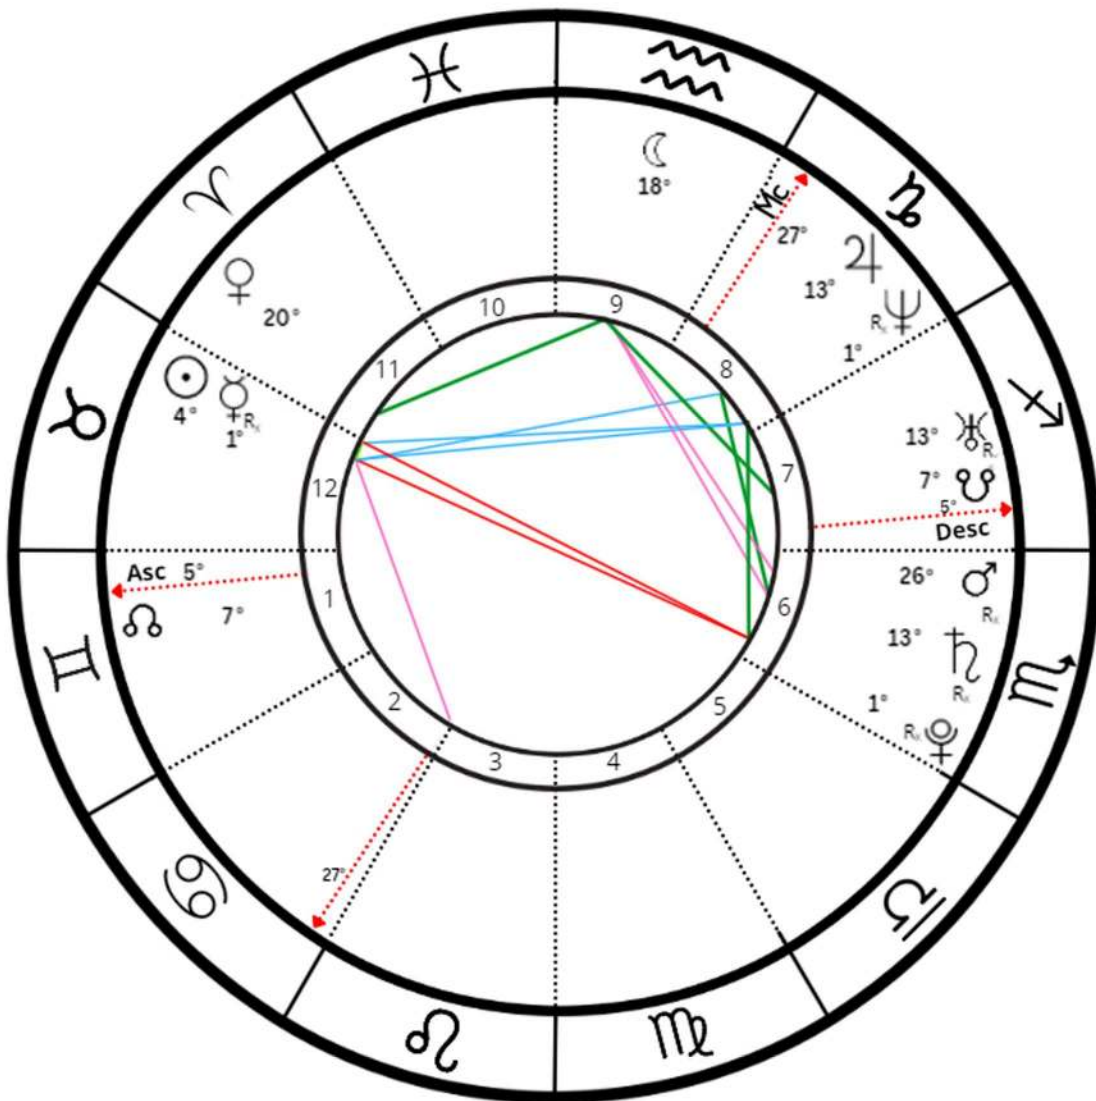

Sample Natal Chart: Dominant and Weak Qualities

 Cardinal	8
 Fixed	17
 Mutable	5

- The Sun is in Taurus, a Fixed sign: 4 points to Fixed
- The Moon is in Aquarius, a Fixed sign: 4 points to Fixed
- The Ascendant is in Gemini, a Mutable Sign: 4 points to Mutable
- Mercury is in Taurus, a Fixed sign: 3 points to Fixed
- Venus in in Aries, a Cardinal sign: 3 points to Cardinal
- Mars is in Scorpio, a Fixed sign: 3 points to Fixed
- Jupiter is in Capricorn, a Cardinal sign: 2 points to Cardinal
- Saturn is in Scorpio, a Fixed sign: 2 point to Fixed
- Uranus is in Sagittarius, a Mutable sign: 1 point to Mutable
- Neptune is in Capricorn, a Cardinal sign: 1 point to Cardinal
- Pluto is in Scorpio, a Fixed sign: 1 point to Fixed
- The MC is in Cancer, a Cardinal sign: 2 points to Cardinal

Sample Natal Chart: Dominant and Weak Qualities

Planet positions:

☉ Sun	♈ 16°24'
☾ Moon	♎ 29°12' (00:00)
	♎ 5°42' (12:00)
	♎ 12°15' (23:59)
☿ Mercury	♈ 11°30'
♀ Venus	♈ 16°59'
♂ Mars	♈ 1°37'
♃ Jupiter	♈ 27°55'
♄ Saturn	♈ 2°24'
♅ Uranus	♈ 11°44' R
♆ Neptune	♈ 1°10' R
♇ Pluto	♈ 5°40' R
♁ Node (M)	♈ 3°43' R
♁ Lilith (M)	♈ 22°53'
♁ Chiron	♈ 12°25' R

allocate points to the planets, Ascendant and Midheaven based on the quality of the sign in which they are located:

4 Points: Sun, Moon, Ascendant

3 Points: Midheaven (MC), Mercury, Venus, Mars

2 Points: Jupiter, Saturn,

1 Point: Uranus, Neptune, Pluto

Calculate the prominence of qualities and identify the strongest and weakest

Chart generated by Astro-seek.com

Signs by Qualities or Modes

♈ Cardinal signs: Aries, Cancer, Libra, and Capricorn.